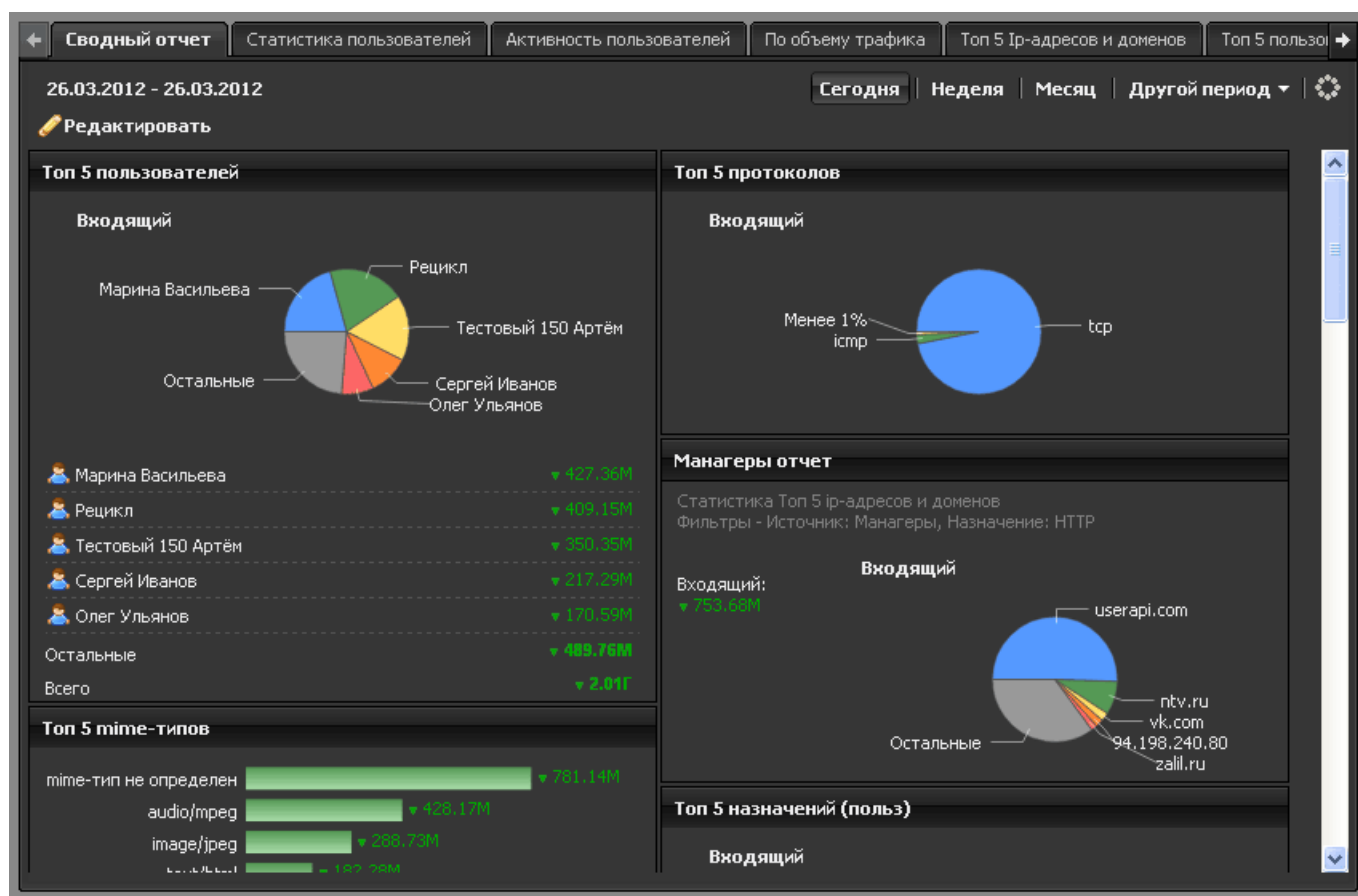

# Reports

Statistics system of Internet Control Server could be configured manually as well as displayed with several standard reports. All those reside in «Reports» module. Each report is a subsystem of graphs and numerical values which are bound by time frames. Upper right corner contains a time period. All reports are generated for the given time-frame - day, week, month or variably specified. The day is the default setting.

## Consolidated report

Consolidated report allows displaying visually statistics about traffic consumption in the system. By default is consists from several reports: by user, by protocol, by visited sites etc... This page could be edited by changing the location of the reports, diagram view and its settings. You can also add your own reports. All reports are generated for the selected time-frame - day, week, month or arbitrarily specified.

Displays the list of visited resources, grouped by time of the visit.

Displays the list of users, grouped by consumed traffic for the given period of time.