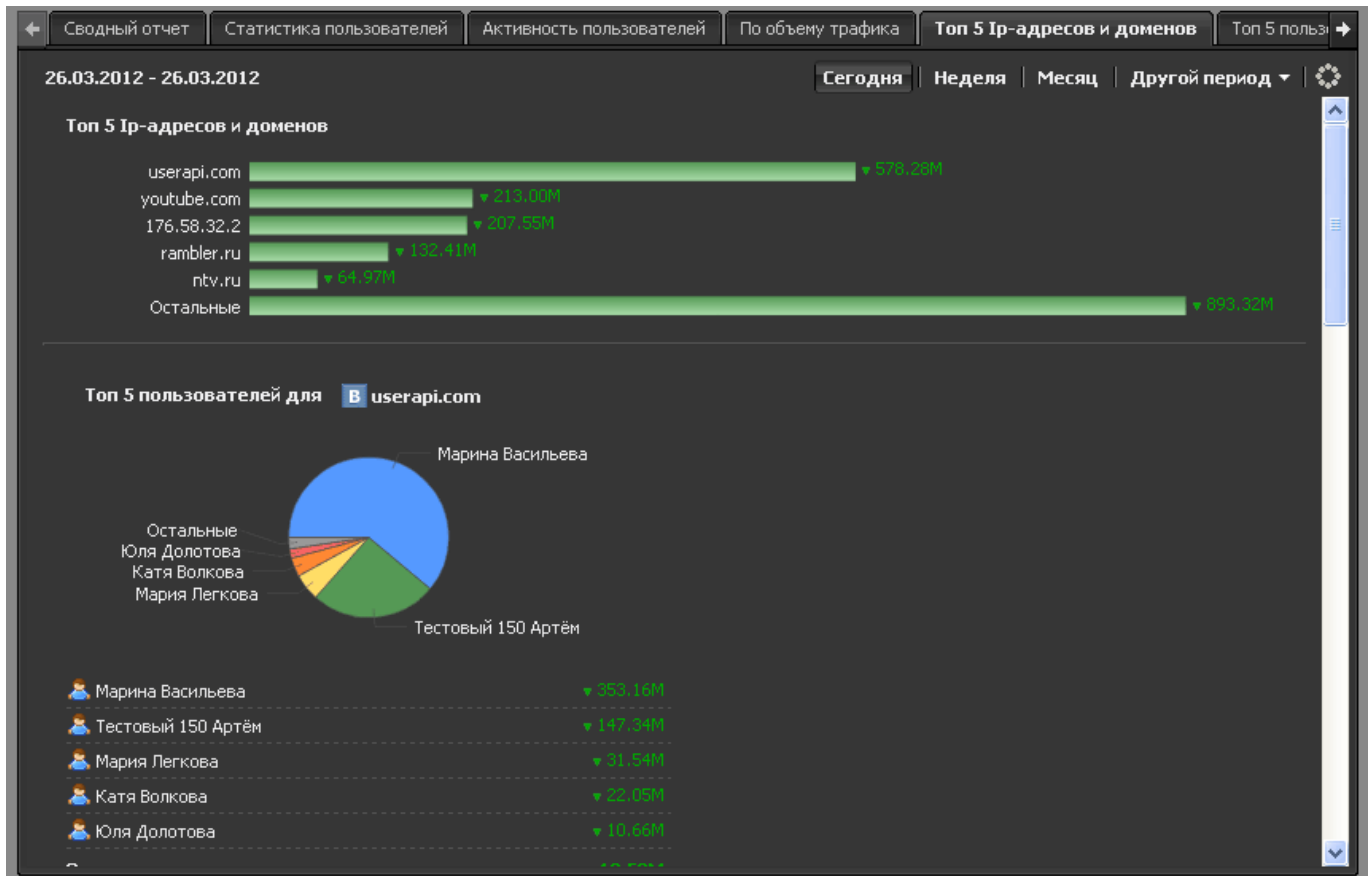

Displays the list of 5 most visited hosts and domains as well as 5 most active users visiting those sites.

Top 5 users