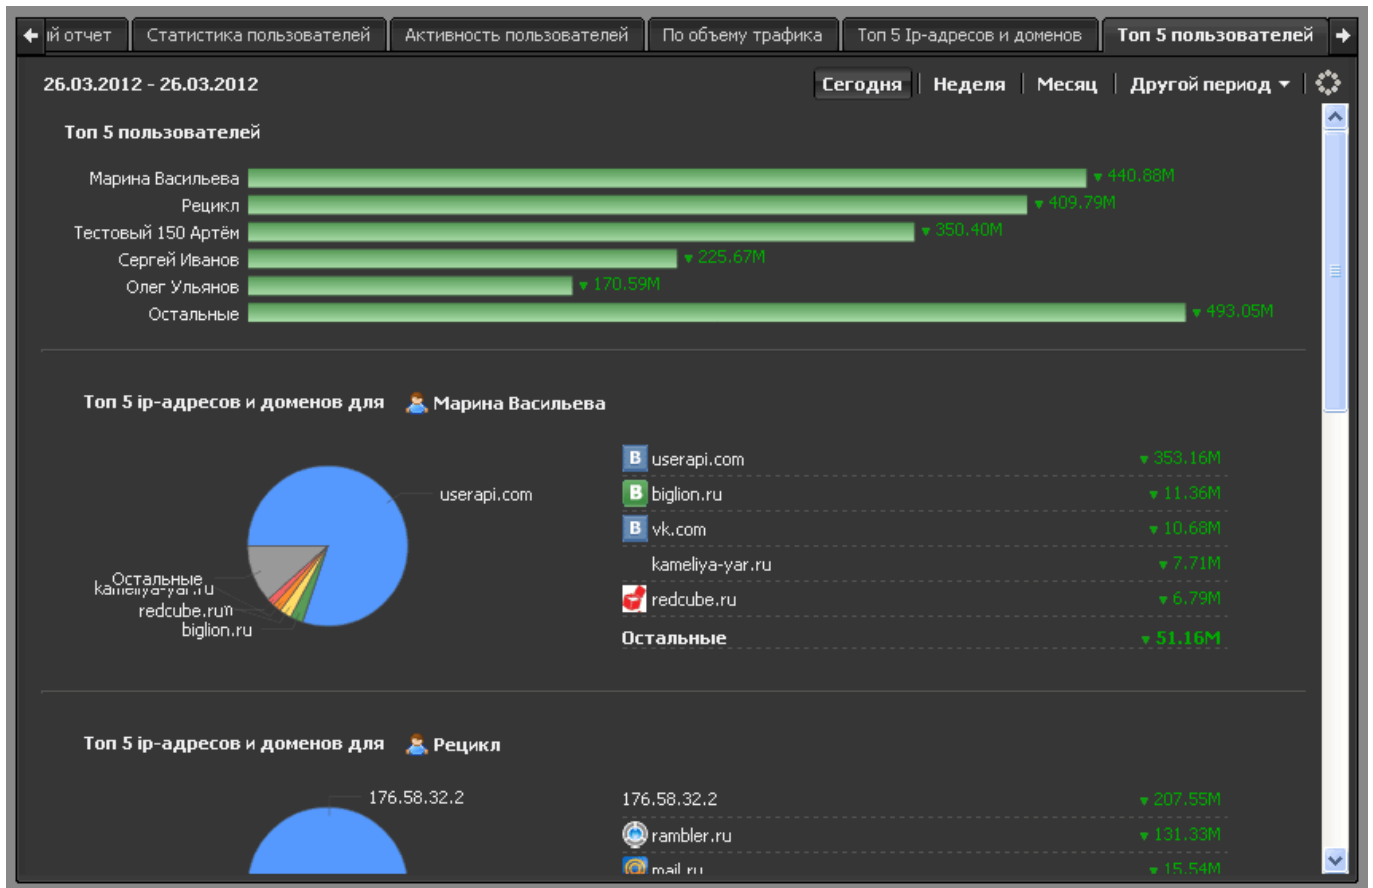

Similar to previous report, but displays a list of most active users and list of top-5 visited domains for each.

Reports management