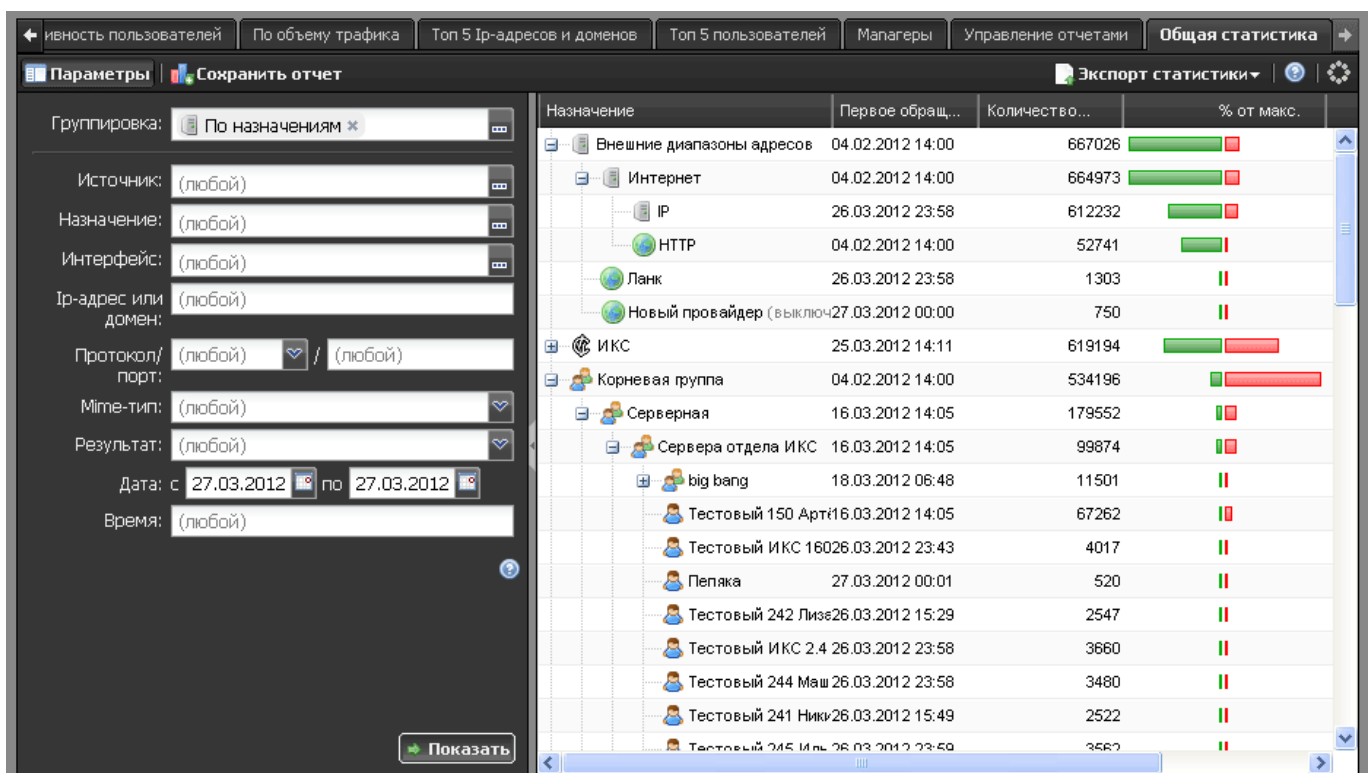

Report designer