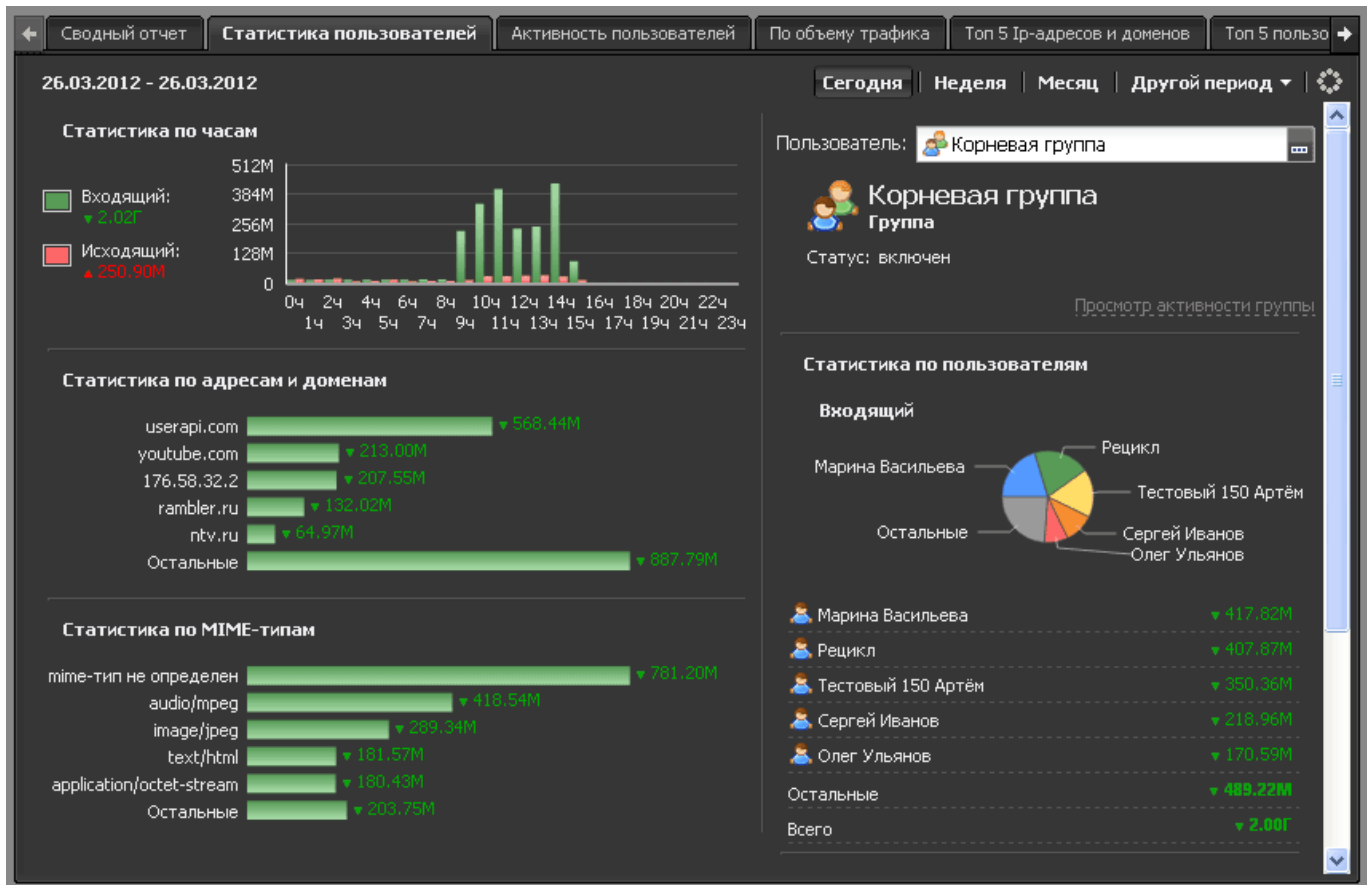

Contain the following for each user: by hour, address or domain (visited sites) statistics, MIME-types statistics, protocol statistics. In case is user's group is selected the report is substituted with the traffic volume report of all users in the group.

Users activity