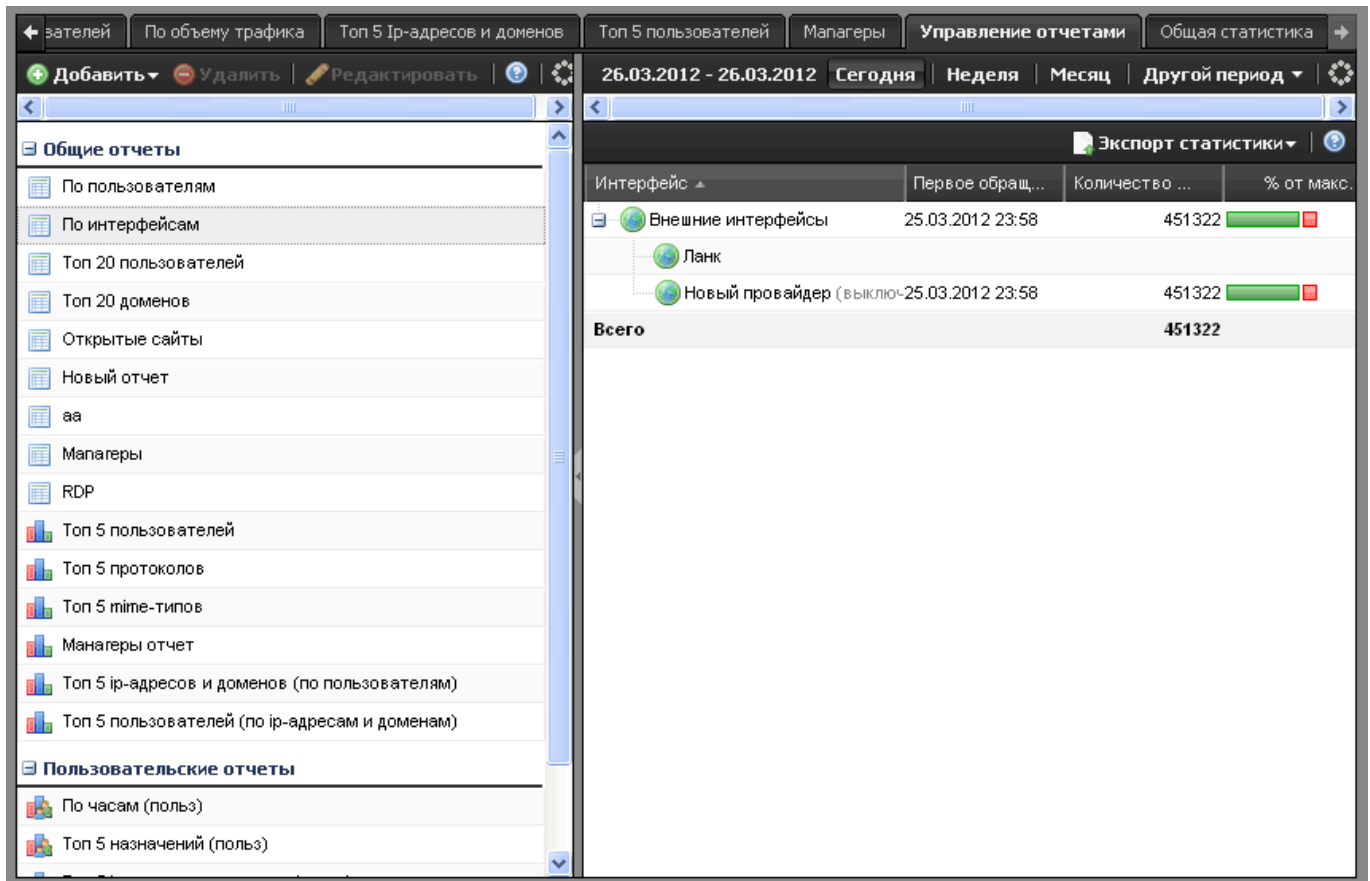

Displays a list of all reports - standard and user-defined. You may create several typical reports which are mostly suitable for traffic-control of your organisation and review them at any time.

Report designer